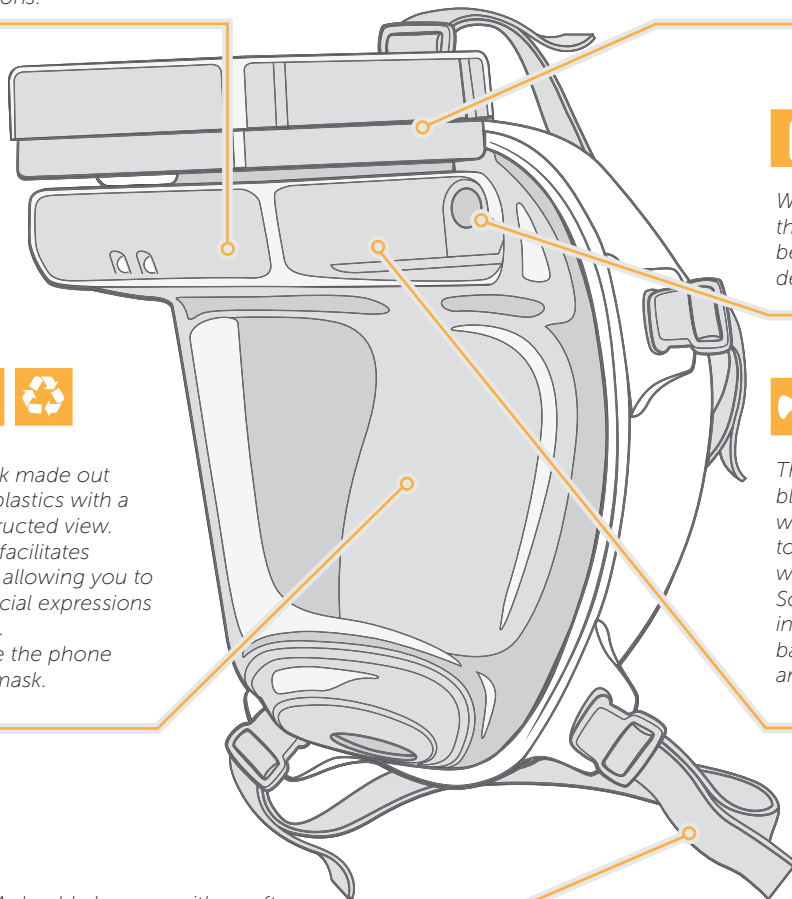

- 1120-51 Tiki glasses holder

Tiki is an innovative protective respirator for use in challenging environments that present the need to protect against airborne particles and bacteria. The blower unit in the mask automatically adjusts its filtered airflow to the user's demand. Manufactured in Sweden.

The particle filter protects against all types of particulate pollutants (P3). It's quick and easy to change both the filter and mask. The filter is quadratic in shape to achieve a maximal filter surface and a long service life.