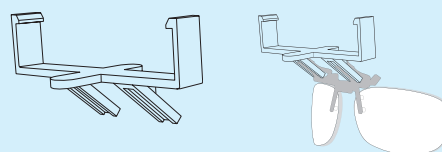

Set with external battery, charger and cord. The external battery has a high capacity. It also has a belt clip for convenient attachment.

- 1007-51 External battery and charger

TikiHARNES 5 pack

Soft harness to keep the mask in place.

- 1012-51 Harness 5 pack

Screw seal

Seal the hole in the mask on the left side, where the external battery connects.

- 1121-52 Tiki screw seal

Holder for glasses

A holder to attach "flip-up" glasses inside the mask.