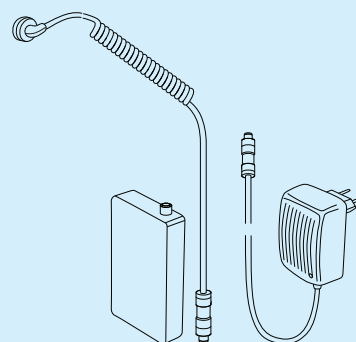

Accessories

TikiCHARGER

Charger for AC outlets.

- 1013-53 Charger

TikiCAR

Car charger for 12-24V.

- 1080-51 Car charger

TikiEXTERN

Set with external battery, charger and cord. The external battery has a high capacity. It also has a belt clip for convenient attachment.

- 1007-51 External battery and charger

TikiHARNES 5 pack

Soft harness to keep the mask in place.