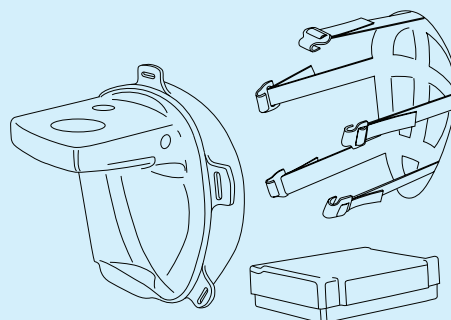

TikiMASK 5 pack

Exchangable masks.

- 1010-51 5-pack masks S
- 1010-52 5-pack masks M
- 1010-53 5-pack masks L

TikiUSER

Mask, harness and a filter in a soft bag. Mask sizes medium or large.

- 1073-52 Medium
- 1073-53 Large